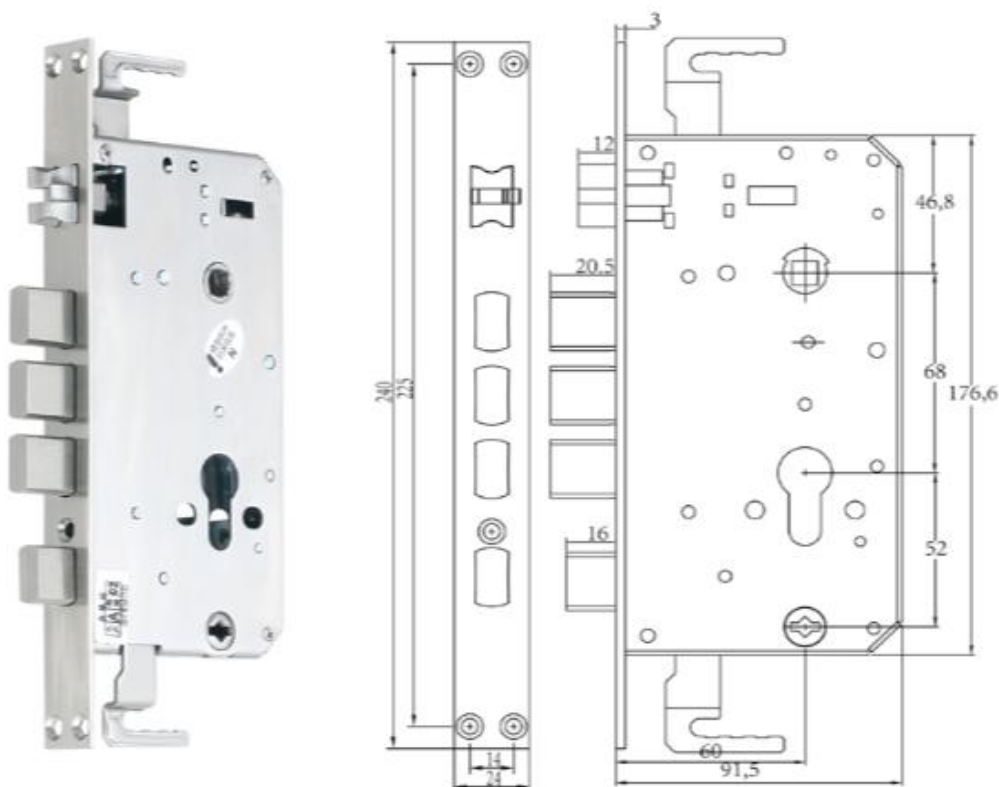

2, Specification:

Material	Inner steel plate Outer SUS 304 stainless steel
Mortise	240x24 Standard Lock Mortise
Door Type	Glassdoor, Wood door, Steel door, Stainless Steel door, Aluminum door, Brass door, anti-theft door
Cylinder level	C level Blade lock cylinder
Power supply	6V (4x AA batteries)
Unlock method	App, Password, RFID Mifare card, key,
Password count	5 consecutive errors and lock password after alarm
Password length	6-8 bits / 16 bits false password
Standby time	13 months (15 switches per day)
Application:	hotel / school / office/apartment, etc.
Distance	BT within 5 meters, Card 0-3cm
Door thickness:	35-110mm
Network	WIFI, Bluetooth
Software	Mobile APP, PC software
OS	Windows XP/Vista/Andriod/IOS
Low power alarm	Low power lamp alarm
Card capacity	200
Password capacity	unlimited
Working Temperature	-20°C-55°C
Working Humidity	20%-70%
System function	full voice broadcast/support Chinese and English switching
Backup unlock mechanism	Mechanical Key, USB power bank
Dimension (L*W)	350x80x20mm
Weight:	3.5KG
Products include	front panel * 1 / rear panel * 1 / lock * 1 / Accessory Package * 1 / card * 3 / key * 2 / 5 battery * 4 / specification * 1
Battery life	support 5000 lockout unlocking operation

3, Software

PC-side System

Smart Hotel APP

4, Lock Mortise:

5, Installation Drawing